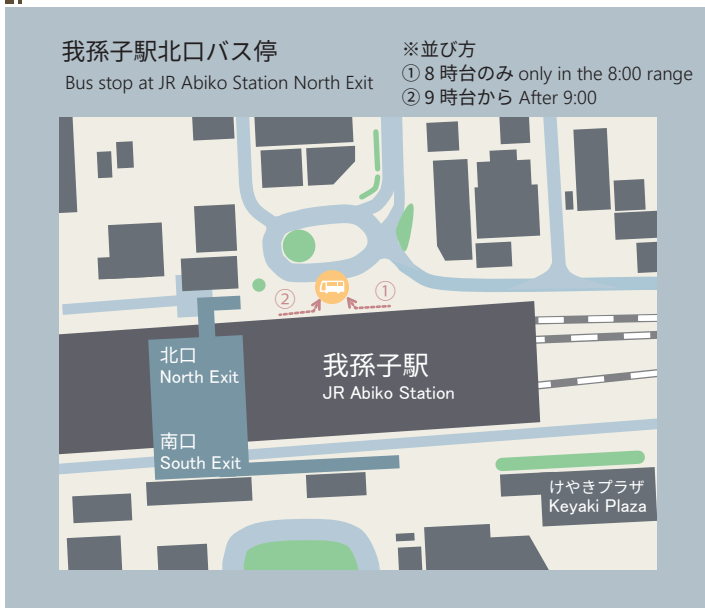

## バス停マップ Bus stop map

## 時刻表 Timetable

※平日(月曜日～金曜日)に限り運行 weekdays only.

**我孫子駅北口発 電力中央研究所行き**  
From JR Abiko Station North Exit Bound for Abiko Area

8:00	8:20	8:40
9:00	9:20	9:40
10:00	10:20	10:40
11:30*		
12:00	12:30	12:50
13:40		
14:10	14:40	
15:10	15:50	
16:40		
17:10*	17:40	
18:00	18:20	18:40
19:00*	19:30*	
20:00		

新：本館前止まり  
This bus does not go to the South Reserch Bldg.

**本館前発 我孫子駅北口行き**  
From Main Bldg. Bound for JR Abiko Station North Exit

8:08	8:28	8:48
9:08	9:28	9:48
10:08	10:28	

11:20～17:00 は北研究棟前発のバスをご利用ください。  
During from 11:20 to 17:00, take the bus departing from the North Reserch Bldg.

17:30	17:50	
18:10	18:30	18:50
19:20	19:50	
20:10		

**北研究棟前発 我孫子駅北口行き**  
From North Reserch Bldg. Bound for JR Abiko Station North Exit

8:08～10:28, 17:30～20:10 は、本館前発のバスをご利用ください。  
During from 8:08 to 10:28, and during 17:30 to 20:10, take the bus departing from the Main Bldg.