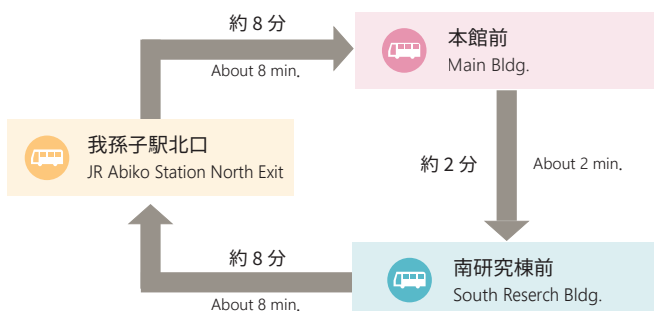

新：本館前止まり  
This bus does not go to the South Reserch Bldg.

**本館前発 我孫子駅北口行き**  
From Main Bldg. Bound for JR Abiko Station North Exit

8:08	8:28	8:48
9:08	9:28	9:48
10:08	10:28	

11:20～17:00 は北研究棟前発のバスをご利用ください。  
During from 11:20 to 17:00, take the bus departing from the North Reserch Bldg.

17:30	17:50	
18:10	18:30	18:50
19:20	19:50	
20:10		

**北研究棟前発 我孫子駅北口行き**  
From North Reserch Bldg. Bound for JR Abiko Station North Exit

8:08～10:28, 17:30～20:10 は、本館前発のバスをご利用ください。  
During from 8:08 to 10:28, and during 17:30 to 20:10, take the bus departing from the Main Bldg.

11:20	11:50	
12:20	12:40	
13:30		
14:00	14:30	
15:00	15:40	
16:30		
17:00		

**南研究棟前発 我孫子駅北口行き**  
From South Reserch Bldg. Bound for JR Abiko Station North Exit

8:12	8:32	8:52
9:12	9:32	9:52
10:12	10:32	
11:22	11:52	
12:22	12:42	
13:32		
14:02	14:32	
15:02	15:42	
16:32		
17:02	17:32	17:52
18:12	18:32	18:52
19:22	19:52	
20:12		

## 運行経路と所要時間 Route and Ride time

8:00～11:00 17:10～20:12

11:00～17:02

※一部、本館前止まりがございます。我孫子駅北口発の時刻表参照下さい。  
Depending on the time, there is a stop in front of the Main Bldg.